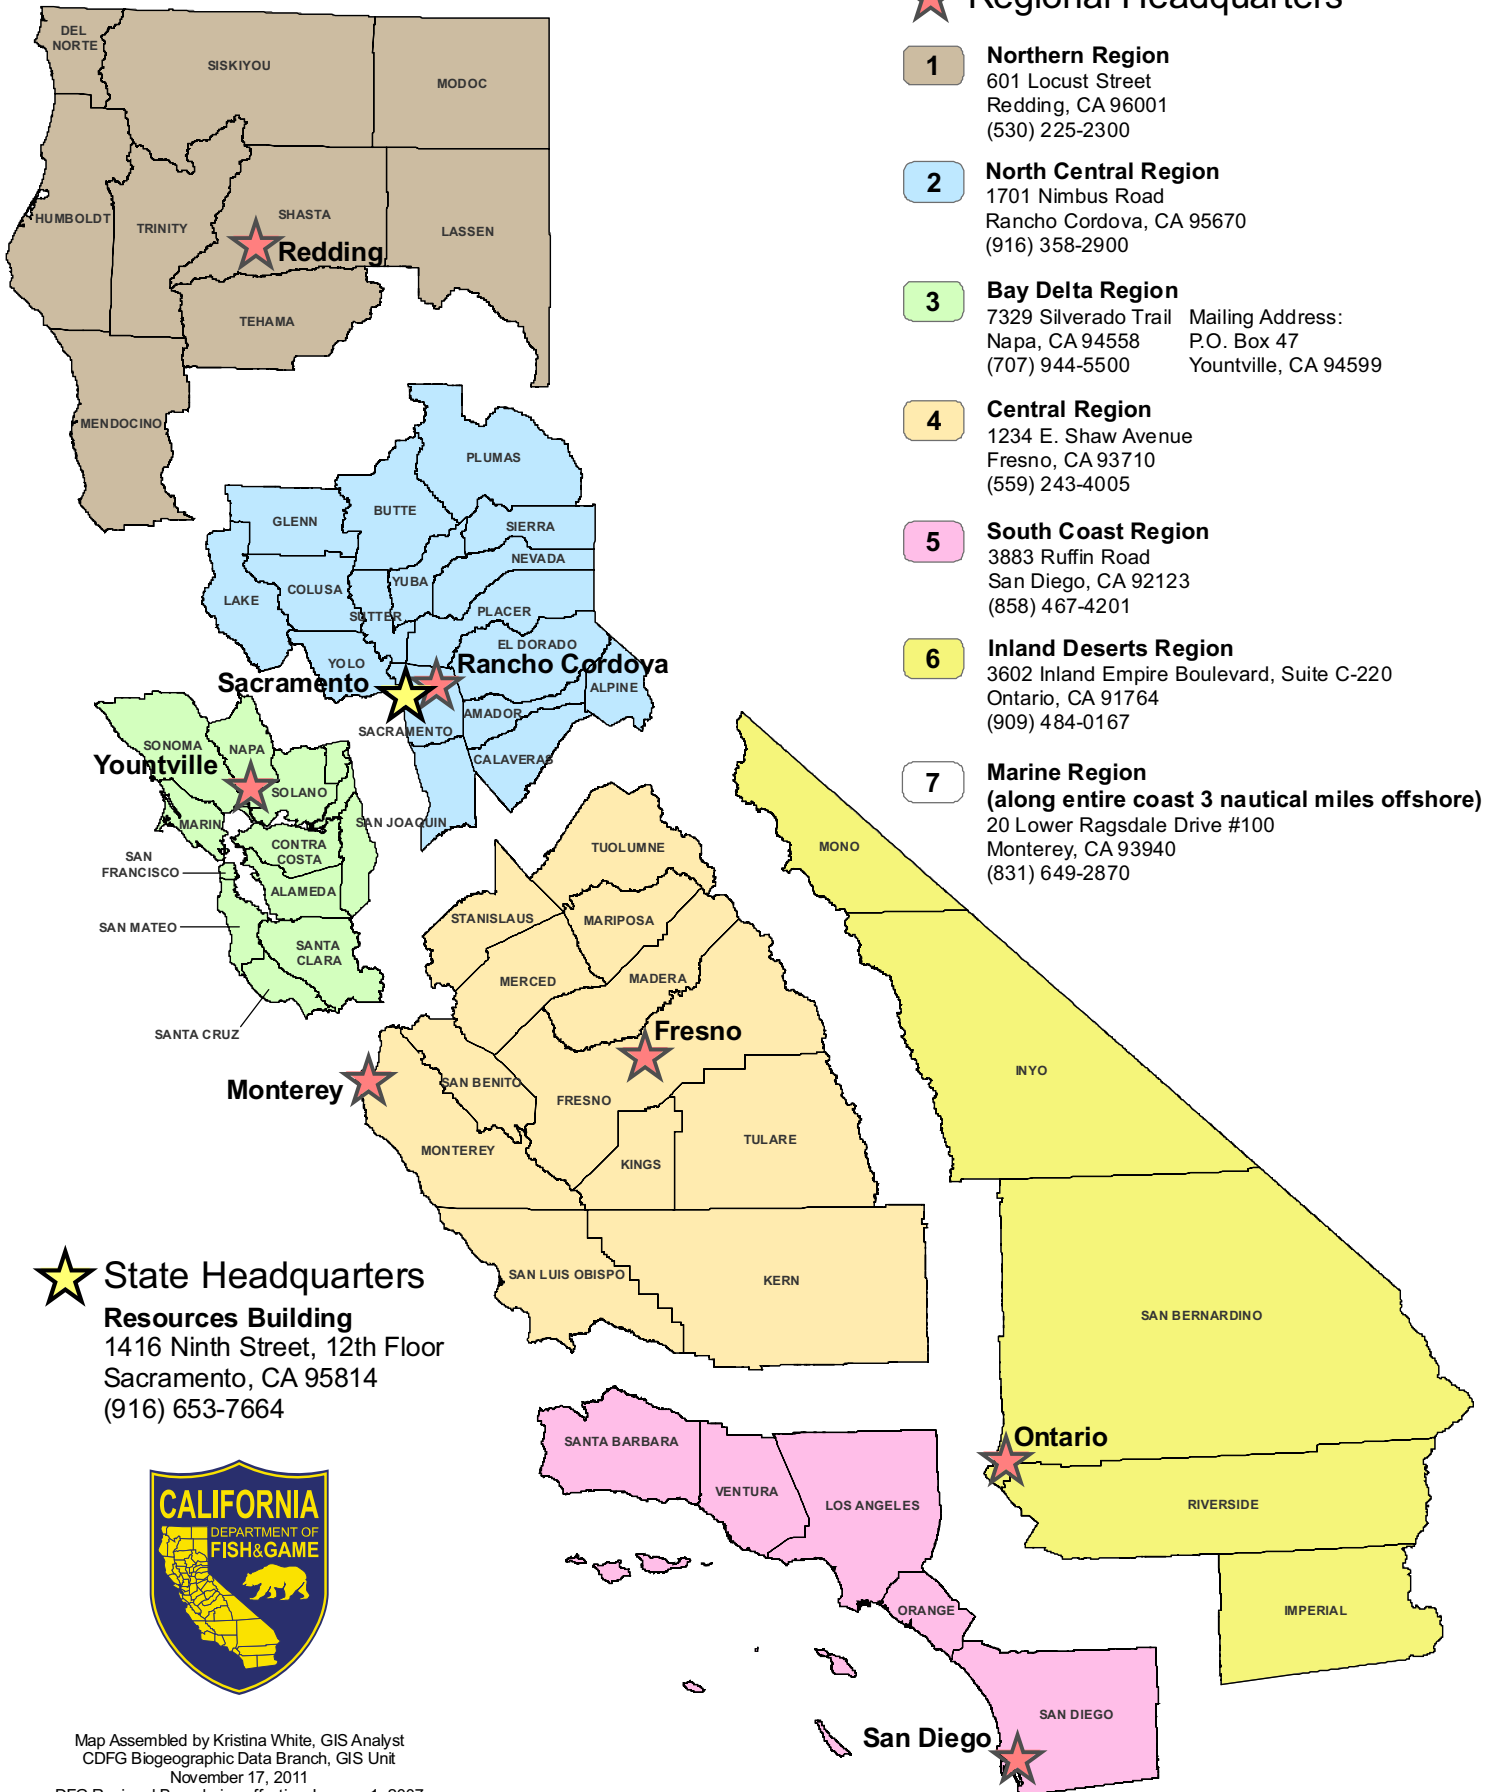

California Department of Fish and Game Regions

★ Regional Headquarters

- 1 Northern Region**
601 Locust Street
Redding, CA 96001
(530) 225-2300
- 2 North Central Region**
1701 Nimbus Road
Rancho Cordova, CA 95670
(916) 358-2900
- 3 Bay Delta Region**
7329 Silverado Trail Mailing Address:
Napa, CA 94558 P.O. Box 47
(707) 944-5500 Yountville, CA 94599
- 4 Central Region**
1234 E. Shaw Avenue
Fresno, CA 93710
(559) 243-4005
- 5 South Coast Region**
3883 Ruffin Road
San Diego, CA 92123
(858) 467-4201
- 6 Inland Deserts Region**
3602 Inland Empire Boulevard, Suite C-220
Ontario, CA 91764
(909) 484-0167
- 7 Marine Region**
(along entire coast 3 nautical miles offshore)
20 Lower Ragsdale Drive #100
Monterey, CA 93940
(831) 649-2870